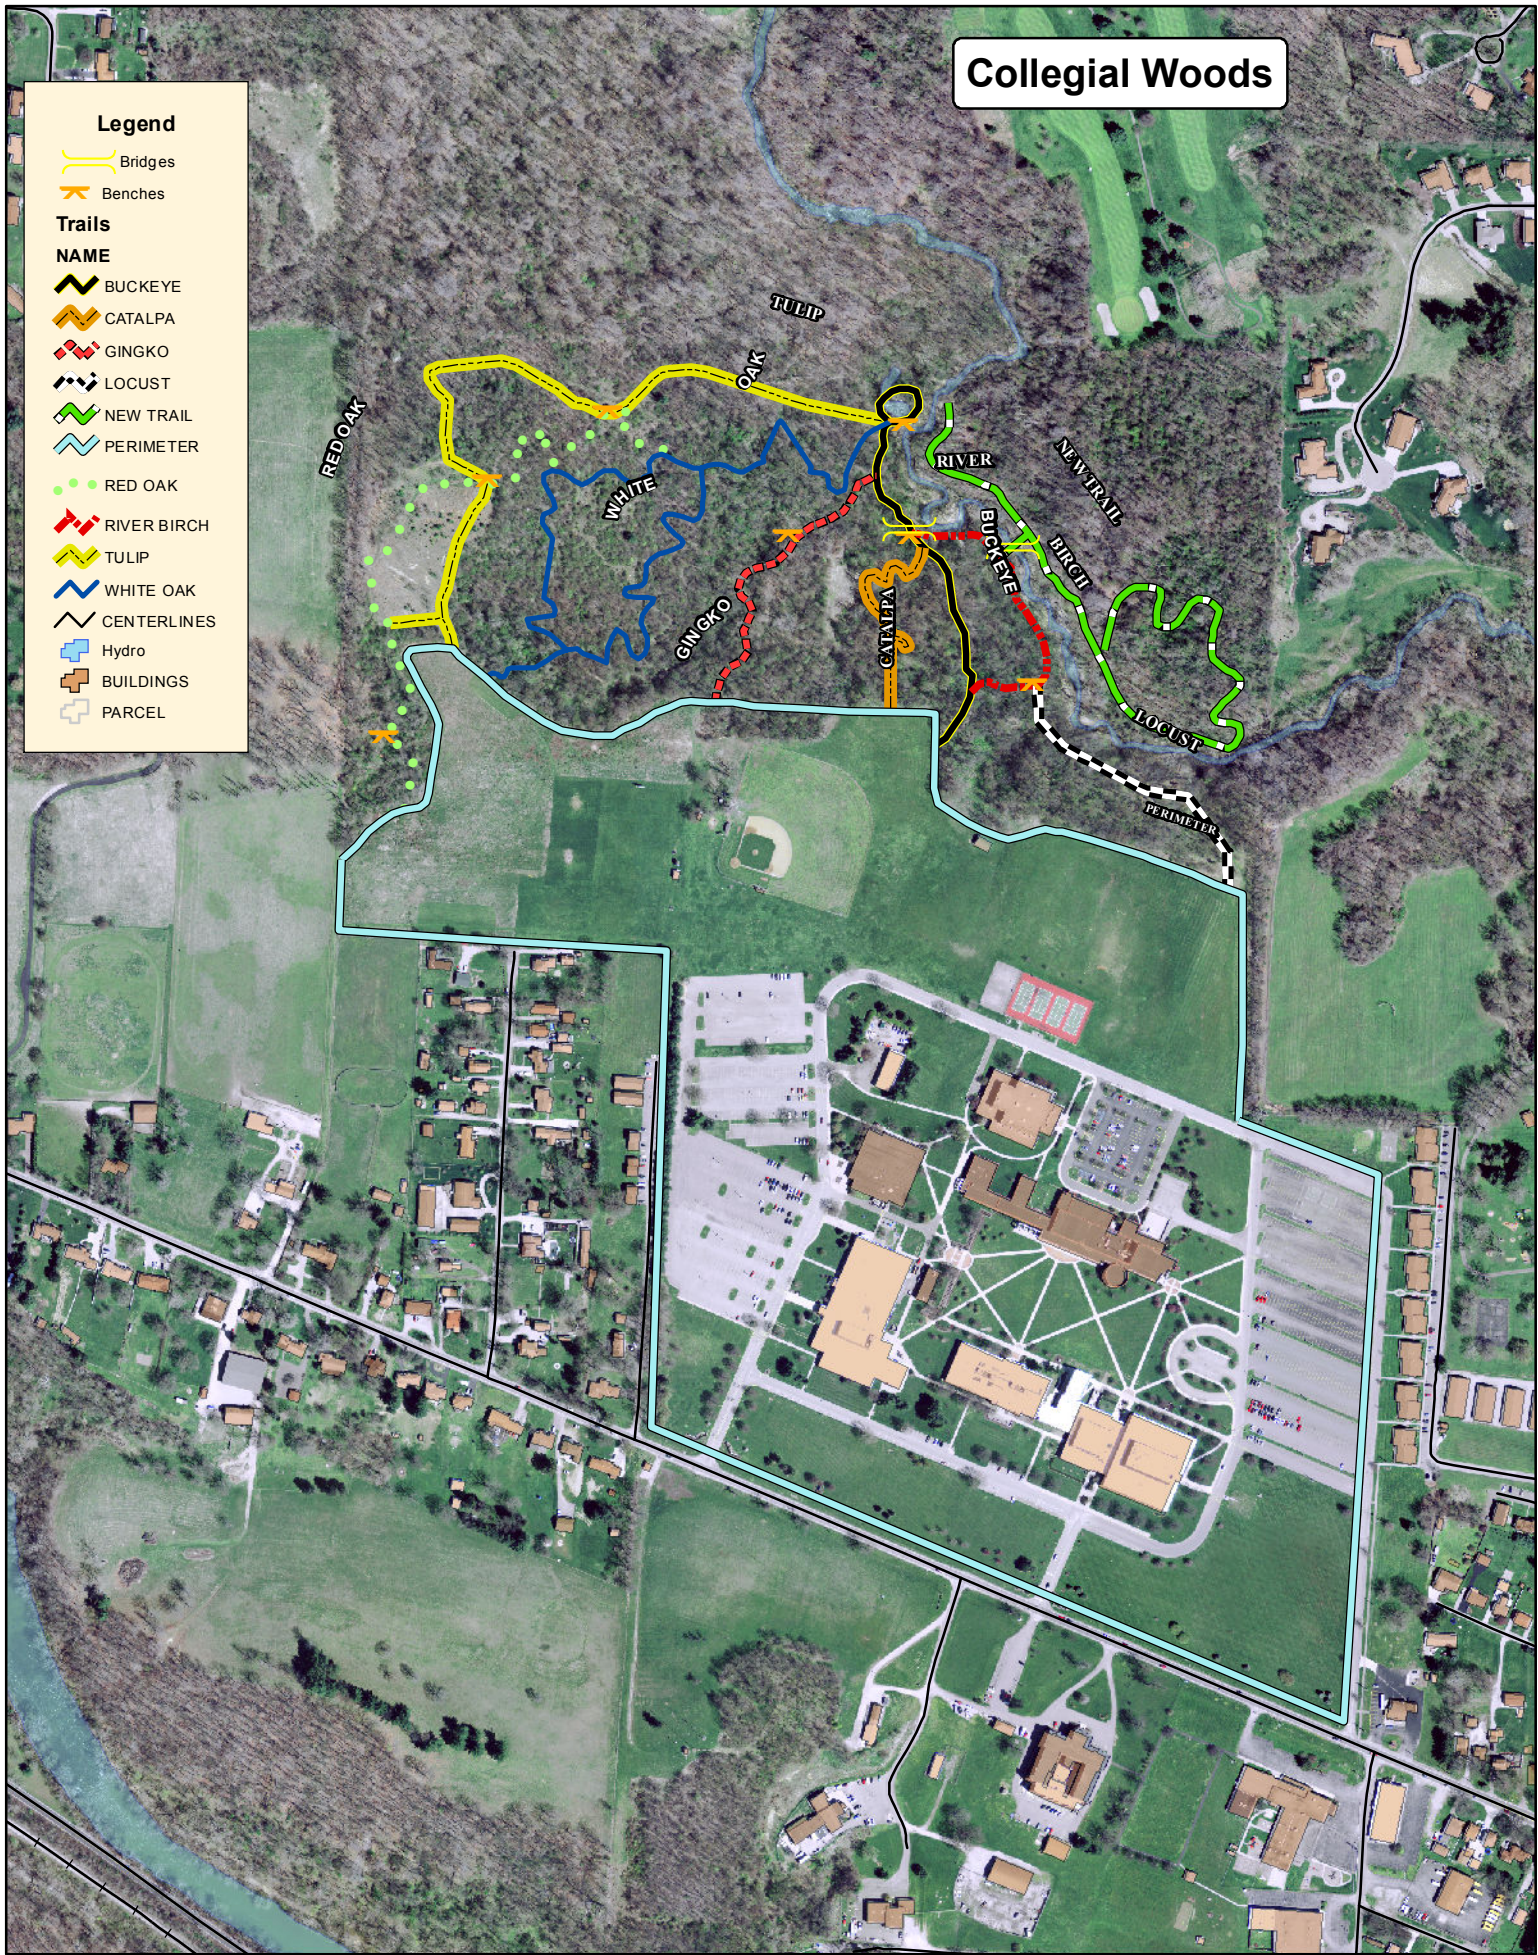

Collegial Woods

Legend

- Bridges
- Benches
- **Trails**
- **NAME**
- BUCKEYE
- CATALPA
- GINGKO
- LOCUST
- NEW TRAIL
- PERIMETER
- RED OAK
- RIVER BIRCH
- TULIP
- WHITE OAK
- CENTERLINES
- Hydro
- BUILDINGS
- PARCEL

Map Produced By: S. T. STOTTBERRY/8/2009

Muskingum County Auditor's Office
Geographical Information Systems Department
101 West Street
Parkersburg, WV 26101